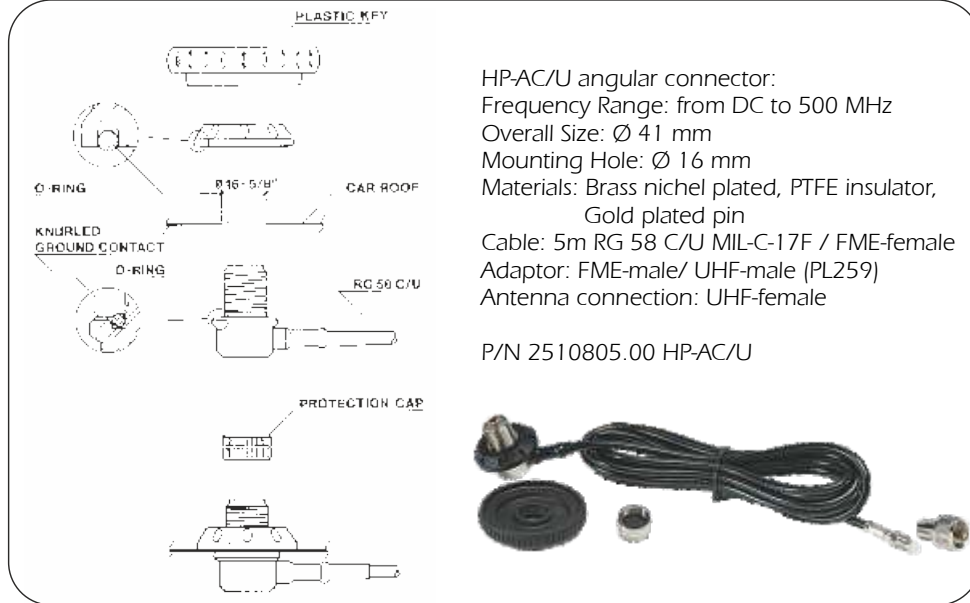

ALTERNATIVE MOUNT TYPE