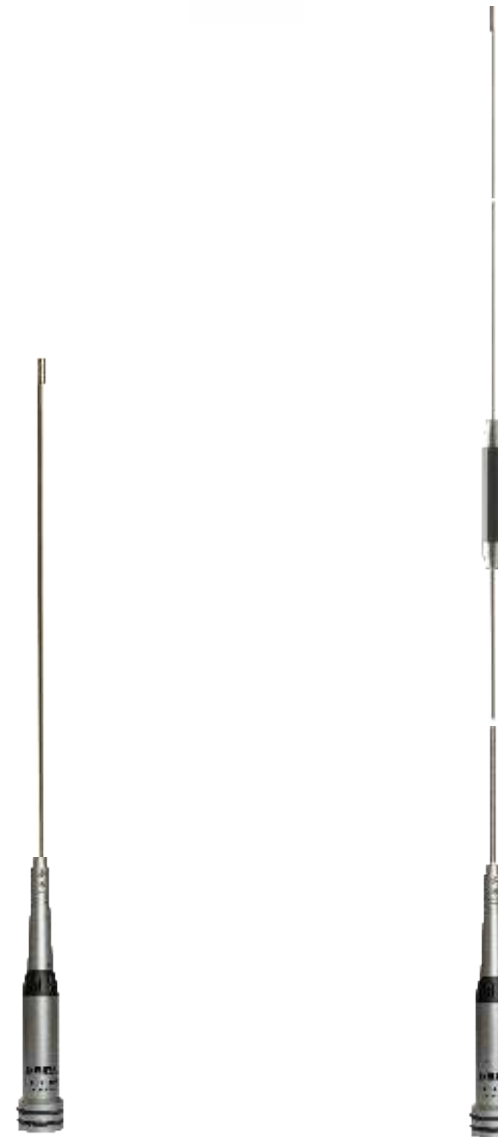

ALTERNATIVE MOUNT TYPE

HP 7000

HP 7000 C

UHF 70cm Radialess Mobile Antennas

HP 7000

HP 7000 C

HI-QUALITY ANTENNAS MADE IN ITALY

B Copyright SIRIO antenne - Technical Data are subjected to change - Printed in ITALY - Rev. 18/06/2015 - Cod. ID102

Installation Manual

DESCRIPTION

UHF radialless vehicular antenna working on 70cm band. The very best materials have been used to guarantee the maximum strength and the best performance. The whip, made of 17/7 PH stainless steel, has an inclination system that allows the 90° tilting without using keys or tools. Also a particular attention has been paid to the UHF-male connector with a gold plated center pin, PTFE insulator and silicone rubber gasket for a perfect waterproofing.

SPECIFICATIONS

Electrical Data	HP 7000	HP 7000 USA	HP 7000 C	HP 7000 C USA
Type	5/8 λ		2 x 5/8 λ	
Frequency Range	426 - 442 MHz @ SWR \leq 2	437 - 453 MHz @ SWR \leq 2	429 - 440 MHz @ SWR \leq 2	439 - 451 MHz @ SWR \leq 2
Impedance	50 Ω			
Radiation (H-plane)	360° Omnidirectional			
Polarization	Linear Vertical			
Gain	2 dB ref. to $\lambda/4$ whip		5 dB ref. to $\lambda/4$ whip	
Max Power (CW) @30°C	100 Watts			
Grounding Protection	All metal parts are DC-grounded, inner conductor is coupled capacitively			
Connector	UHF-male (PL 259)			
Mechanical Data				
Materials	Stainless steel 17/7 PH, Nylon, Chromed Brass			
Height (approx.)	435 mm		990 mm	
Weight (approx.)	250 gr		320 gr	