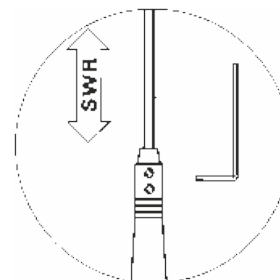

SPECIFICATIONS

Electrical Data	HP 7000	HP 7000 USA	HP 7000 C	HP 7000 C USA
Type	5/8 λ		2 x 5/8 λ	
Frequency Range	426 - 442 MHz @ SWR \leq 2	437 - 453 MHz @ SWR \leq 2	429 - 440 MHz @ SWR \leq 2	439 - 451 MHz @ SWR \leq 2
Impedance	50 Ω			
Radiation (H-plane)	360° Omnidirectional			
Polarization	Linear Vertical			
Gain	2 dB ref. to $\lambda/4$ whip		5 dB ref. to $\lambda/4$ whip	
Max Power (CW) @30°C	100 Watts			
Grounding Protection	All metal parts are DC-grounded, inner conductor is coupled capacitively			
Connector	UHF-male (PL 259)			
Mechanical Data				
Materials	Stainless steel 17/7 PH, Nylon, Chromed Brass			
Height (approx.)	435 mm		990 mm	
Weight (approx.)	250 gr		320 gr	

TYPICAL S.W.R. RESPONSE

TYPICAL S.W.R. RESPONSE

TYPICAL S.W.R. RESPONSE

TYPICAL S.W.R. RESPONSE

ADJUSTMENT

ADJUSTMENT: all SIRIO HP Antennas are factory adjusted and no additional tuning is usually required. However, if the center frequency needs to be changed, please follow these simple directions:

1. Release the allen-screws on the whip using the supplied key
2. Move the whip in or out as needed to obtain a low SWR at your preferred frequency rang.
3. After tuning, re-tighten the allen-screws to lock the whip.

TILTING

TILTING: all SIRIO HP Antennas have an inclination system that allows the 90° tilting without use keys or special tools.