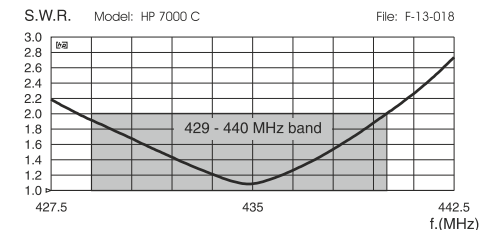

TYPICAL S.W.R. RESPONSE

TYPICAL S.W.R. RESPONSE