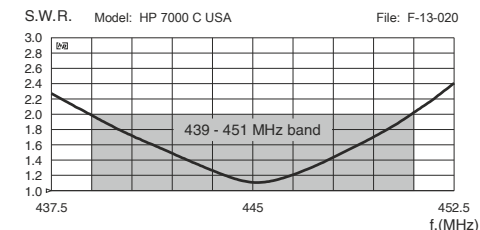

SPECIFICATIONS

Electrical Data	HP 7000	HP 7000 USA	HP 7000 C	HP 7000 C USA
Type	5/8 λ		2 x 5/8 λ	
Frequency Range	426 - 442 MHz @ SWR \leq 2	437 - 453 MHz @ SWR \leq 2	429 - 440 MHz @ SWR \leq 2	439 - 451 MHz @ SWR \leq 2
Impedance	50 Ω			
Radiation (H-plane)	360° Omnidirectional			
Polarization	Linear Vertical			
Gain	2 dB ref. to $\lambda/4$ whip		5 dB ref. to $\lambda/4$ whip	
Max Power (CW) @30°C	100 Watts			
Grounding Protection	All metal parts are DC-grounded, inner conductor is coupled capacitively			
Connector	UHF-male (PL 259)			
Mechanical Data				
Materials	Stainless steel 17/7 PH, Nylon, Chromed Brass			
Height (approx.)	435 mm		990 mm	
Weight (approx.)	250 gr		320 gr	

TYPICAL S.W.R. RESPONSE

TYPICAL S.W.R. RESPONSE

TYPICAL S.W.R. RESPONSE

TYPICAL S.W.R. RESPONSE

ADJUSTMENT

ADJUSTMENT: all SIRIO HP Antennas are factory adjusted and no additional tuning is usually required. However, if the center frequency needs to be changed, please follow these simple directions: