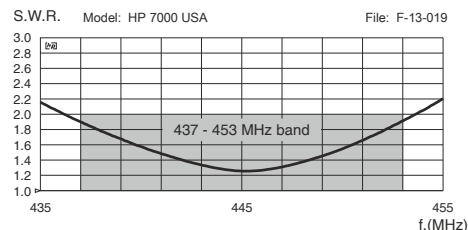

DESCRIPTION

UHF radialless vehicular antenna working on 70cm band. The very best materials have been used to guarantee the maximum strength and the best performance. The whip, made of 17/7 PH stainless steel, has an inclination system that allows the 90° tilting without using keys or tools. Also a particular attention has been paid to the UHF-male connector with a gold plated center pin, PTFE insulator and silicone rubber gasket for a perfect waterproofing.

SPECIFICATIONS

Electrical Data	HP 7000	HP 7000 USA	HP 7000 C	HP 7000 C USA
Type	5/8 λ		2 x 5/8 λ	
Frequency Range	426 - 442 MHz @ SWR $\leq$ 2	437 - 453 MHz @ SWR $\leq$ 2	429 - 440 MHz @ SWR $\leq$ 2	439 - 451 MHz @ SWR $\leq$ 2
Impedance	50 Ω			
Radiation (H-plane)	360° Omnidirectional			
Polarization	Linear Vertical			
Gain	2 dB ref. to $\lambda/4$ whip		5 dB ref. to $\lambda/4$ whip	
Max Power (CW) @30°C	100 Watts			
Grounding Protection	All metal parts are DC-grounded, inner conductor is coupled capacitively			
Connector	UHF-male (PL 259)			
Mechanical Data				
Materials	Stainless steel 17/7 PH, Nylon, Chromed Brass			
Height (approx.)	435 mm		990 mm	
Weight (approx.)	250 gr		320 gr	

ADJUSTMENT: all SIRIO HP Antennas are factory adjusted and no additional tuning is usually required. However, if the center frequency needs to be changed, please follow these simple directions:

1. Release the allen-screws on the whip using the supplied key
2. Move the whip in or out as needed to obtain a low SWR at your preferred frequency rang.
3. After tuning, re-tighten the allen-screws to lock the whip.

TILTING: all SIRIO HP Antennas have an inclination system that allows the 90° tilting without use keys or special tools.