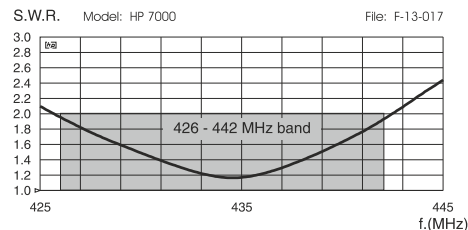

TYPICAL S.W.R. RESPONSE

DESCRIPTION

UHF radialless vehicular antenna working on 70cm band. The very best materials have been used to guarantee the maximum strength and the best performance. The whip, made of 17/7 PH stainless steel, has an inclination system that allows the 90° tilting without using keys or tools. Also a particular attention has been paid to the UHF-male connector with a gold plated center pin, PTFE insulator and silicone rubber gasket for a perfect waterproofing.

SPECIFICATIONS

Electrical Data	HP 7000	HP 7000 USA	HP 7000 C	HP 7000 C USA
Type	5/8 λ		2 x 5/8 λ	
Frequency Range	426 - 442 MHz @ SWR $\leq$ 2	437 - 453 MHz @ SWR $\leq$ 2	429 - 440 MHz @ SWR $\leq$ 2	439 - 451 MHz @ SWR $\leq$ 2
Impedance	50 Ω			
Radiation (H-plane)	360° Omnidirectional			
Polarization	Linear Vertical			
Gain	2 dB ref. to $\lambda/4$ whip		5 dB ref. to $\lambda/4$ whip	
Max Power (CW) @30°C	100 Watts			
Grounding Protection	All metal parts are DC-grounded, inner conductor is coupled capacitively			
Connector	UHF-male (PL 259)			
Mechanical Data				
Materials	Stainless steel 17/7 PH, Nylon, Chromed Brass			
Height (approx.)	435 mm		990 mm	
Weight (approx.)	250 gr		320 gr	

TYPICAL S.W.R. RESPONSE