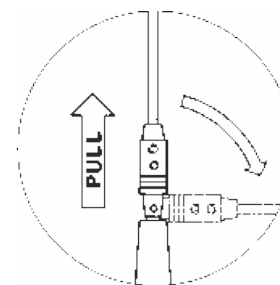

SPECIFICATIONS

Electrical Data	HP 7000	HP 7000 USA	HP 7000 C	HP 7000 C USA
Type	5/8 λ		2 x 5/8 λ	
Frequency Range	426 - 442 MHz @ SWR \leq 2	437 - 453 MHz @ SWR \leq 2	429 - 440 MHz @ SWR \leq 2	439 - 451 MHz @ SWR \leq 2
Impedance	50 Ω			
Radiation (H-plane)	360° Omnidirectional			
Polarization	Linear Vertical			
Gain	2 dB ref. to $\lambda/4$ whip		5 dB ref. to $\lambda/4$ whip	
Max Power (CW) @30°C	100 Watts			
Grounding Protection	All metal parts are DC-grounded, inner conductor is coupled capacitively			
Connector	UHF-male (PL 259)			
Mechanical Data				
Materials	Stainless steel 17/7 PH, Nylon, Chromed Brass			
Height (approx.)	435 mm		990 mm	
Weight (approx.)	250 gr		320 gr	

TYPICAL S.W.R. RESPONSE

TYPICAL S.W.R. RESPONSE

TYPICAL S.W.R. RESPONSE

TYPICAL S.W.R. RESPONSE

ADJUSTMENT

ADJUSTMENT: all SIRIO HP Antennas are factory adjusted and no additional tuning is usually required. However, if the center frequency needs to be changed, please follow these simple directions:

1. Release the allen-screws on the whip using the supplied key
2. Move the whip in or out as needed to obtain a low SWR at your preferred frequency rang.
3. After tuning, re-tighten the allen-screws to lock the whip.

TILTING

TILTING: all SIRIO HP Antennas have an inclination system that allows the 90° tilting without use keys or special tools.