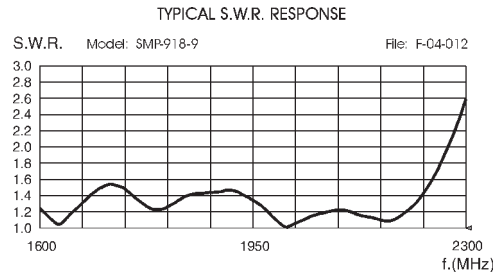

SPECIFICATIONS

Electrical Data

Type & Use	: Mini Panel Antenna for Indoor or Outdoor use
Frequency Range	: 880-960 MHz & 1710-2170 MHz
Impedance	: 50 Ω
Polarization	: Linear Vertical
Gain	: 9 dBi @ both bands
Half Power Beam Width	: see Typical Radiation Pattern
Downtilt	: 0°
Front to back ratio	: ≥ 15 dB from 880 to 960 MHz and from 1.71 to 2 GHz ≥ 10 dB from 2 to 2.17 GHz
SWR in Bandwidth	: $\leq 2.0:1$ from 880 to 960 MHz $\leq 1.8:1$ from 1.71 to 2.17 GHz
Max Power	: 20 Watts (CW) @ 50° C
Grounding protection	: All internal metal part are DC-grounded, the inner conductor shows a DC-short
Cable Type / Length	: White Low Loss / 30 cm, other length on request
Connector type	: SMA-male, other type on request

Mechanical Data

Housing & Radome Material	: RAL 7035 Light Grey thermoplastic UV Stabilized
Bracket & Hardware Material	: Galvanized Steel
Wind Load / Resistance	: 40 N @ 150 Km/h / 180 Km/h
Wind Surface	: 0.02 m²
Dimensions (approx.)	: 154 x 134 x 46 mm without bracket
Weight (approx.)	: 400 gr
Operating Temperature	: -20° C to 80° C
Installation Type	: Mast: $\varnothing$ 25-42 mm whit U-bolt Wall: mounting screws (not included)