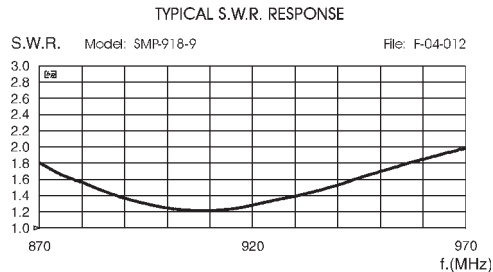

SPECIFICATIONS

Electrical Data

Type & Use	: Mini Panel Antenna for Indoor or Outdoor use
Frequency Range	: 880-960 MHz & 1710-2170 MHz
Impedance	: 50 Ω
Polarization	: Linear Vertical
Gain	: 9 dBi @ both bands
Half Power Beam Width	: see Typical Radiation Pattern
Downtilt	: 0°
Front to back ratio	: ≥ 15 dB from 880 to 960 MHz and from 1.71 to 2 GHz ≥ 10 dB from 2 to 2.17 GHz
SWR in Bandwidth	: $\leq 2.0:1$ from 880 to 960 MHz $\leq 1.8:1$ from 1.71 to 2.17 GHz
Max Power	: 20 Watts (CW) @ 50° C
Grounding protection	: All internal metal part are DC-grounded, the inner conductor shows a DC-short
Cable Type / Length	: White Low Loss / 30 cm, other length on request
Connector type	: SMA-male, other type on request

Mechanical Data

Housing & Radome Material	: RAL 7035 Light Grey thermoplastic UV Stabilized
Bracket & Hardware Material	: Galvanized Steel
Wind Load / Resistance	: 40 N @ 150 Km/h / 180 Km/h
Wind Surface	: 0.02 m²
Dimensions (approx.)	: 154 x 134 x 46 mm without bracket
Weight (approx.)	: 400 gr
Operating Temperature	: -20° C to 80° C
Installation Type	: Mast: $\varnothing$ 25-42 mm whit U-bolt Wall: mounting screws (not included)