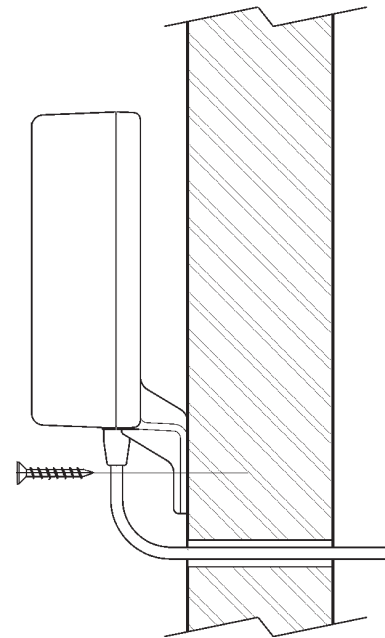

### Electrical Data

Type & Use	: Mini Panel Antenna for Indoor or Outdoor use
Frequency Range	: 880-960 MHz & 1710-2170 MHz
Impedance	: 50 $\Omega$
Polarization	: Linear Vertical
Gain	: 9 dBi @ both bands
Half Power Beam Width	: see Typical Radiation Pattern
Downtilt	: 0°
Front to back ratio	: $\geq 15$ dB from 880 to 960 MHz and from 1.71 to 2 GHz $\geq 10$ dB from 2 to 2.17 GHz
SWR in Bandwidth	: $\leq 2.0:1$ from 880 to 960 MHz $\leq 1.8:1$ from 1.71 to 2.17 GHz
Max Power	: 20 Watts (CW) @ 50° C
Grounding protection	: All internal metal part are DC-grounded, the inner conductor shows a DC-short
Cable Type / Length	: White Low Loss / 30 cm, other length on request
Connector type	: SMA-male, other type on request

### Mechanical Data

Housing & Radome Material	: RAL 7035 Light Grey thermoplastic UV Stabilized
Bracket & Hardware Material	: Galvanized Steel
Wind Load / Resistance	: 40 N @ 150 Km/h / 180 Km/h
Wind Surface	: 0.02 m <sup>2</sup>
Dimensions (approx.)	: 154 x 134 x 46 mm without bracket
Weight (approx.)	: 400 gr
Operating Temperature	: -20° C to 80° C
Installation Type	: Mast: $\varnothing$ 25-42 mm whit U-bolt Wall: mounting screws (not included)

## MOUNTING INSTRUCTIONS

**Mast mounting**

**Wall mounting**  
(screws not included)

**Optional tilting bracket**  
Mast:  $\varnothing$  35-50 mm with clamp included  
Wall: with mounting screws (not included)