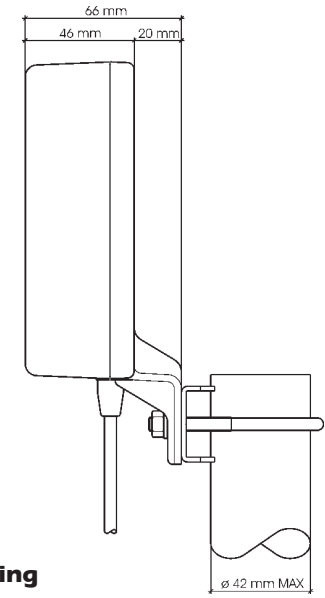

## SPECIFICATIONS

### Electrical Data

Type & Use	: Mini Panel Antenna for Indoor or Outdoor use
Frequency Range	: 880-960 MHz & 1710-2170 MHz
Impedance	: 50 $\Omega$
Polarization	: Linear Vertical
Gain	: 9 dBi @ both bands
Half Power Beam Width	: see Typical Radiation Pattern
Downtilt	: 0°
Front to back ratio	: $\geq 15$ dB from 880 to 960 MHz and from 1.71 to 2 GHz $\geq 10$ dB from 2 to 2.17 GHz
SWR in Bandwidth	: $\leq 2.0:1$ from 880 to 960 MHz $\leq 1.8:1$ from 1.71 to 2.17 GHz
Max Power	: 20 Watts (CW) @ 50° C
Grounding protection	: All internal metal part are DC-grounded, the inner conductor shows a DC-short
Cable Type / Length	: White Low Loss / 30 cm, other length on request
Connector type	: SMA-male, other type on request

### Mechanical Data

Housing & Radome Material	: RAL 7035 Light Grey thermoplastic UV Stabilized
Bracket & Hardware Material	: Galvanized Steel
Wind Load / Resistance	: 40 N @ 150 Km/h / 180 Km/h
Wind Surface	: 0.02 m <sup>2</sup>
Dimensions (approx.)	: 154 x 134 x 46 mm without bracket
Weight (approx.)	: 400 gr
Operating Temperature	: -20° C to 80° C
Installation Type	: Mast: $\varnothing$ 25-42 mm whit U-bolt Wall: mounting screws (not included)

## MOUNTING INSTRUCTIONS

**Mast mounting**

**Wall mounting**  
(screws not included)

**Optional tilting bracket**  
Mast:  $\varnothing$  35-50 mm with clamp included  
Wall: with mounting screws (not included)