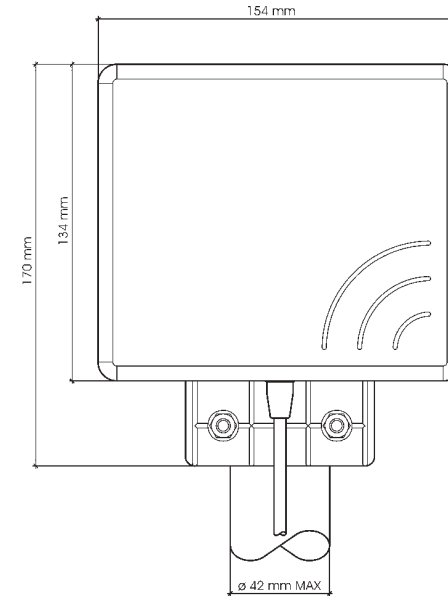

### Electrical Data

Type & Use	: Mini Panel Antenna for Indoor or Outdoor use
Frequency Range	: 880-960 MHz & 1710-2170 MHz
Impedance	: 50 $\Omega$
Polarization	: Linear Vertical
Gain	: 9 dBi @ both bands
Half Power Beam Width	: see Typical Radiation Pattern
Downtilt	: 0°
Front to back ratio	: $\geq 15$ dB from 880 to 960 MHz and from 1.71 to 2 GHz $\geq 10$ dB from 2 to 2.17 GHz
SWR in Bandwidth	: $\leq 2.0:1$ from 880 to 960 MHz $\leq 1.8:1$ from 1.71 to 2.17 GHz
Max Power	: 20 Watts (CW) @ 50° C
Grounding protection	: All internal metal part are DC-grounded, the inner conductor shows a DC-short
Cable Type / Length	: White Low Loss / 30 cm, other length on request
Connector type	: SMA-male, other type on request

### Mechanical Data

Housing & Radome Material	: RAL 7035 Light Grey thermoplastic UV Stabilized
Bracket & Hardware Material	: Galvanized Steel
Wind Load / Resistance	: 40 N @ 150 Km/h / 180 Km/h
Wind Surface	: 0.02 m <sup>2</sup>
Dimensions (approx.)	: 154 x 134 x 46 mm without bracket
Weight (approx.)	: 400 gr
Operating Temperature	: -20° C to 80° C
Installation Type	: Mast: $\varnothing$ 25-42 mm whit U-bolt Wall: mounting screws (not included)

## MOUNTING INSTRUCTIONS

**Mast mounting**

**Wall mounting**  
(screws not included)

**Optional tilting bracket**  
Mast:  $\varnothing$  35-50 mm with clamp included  
Wall: with mounting screws (not included)