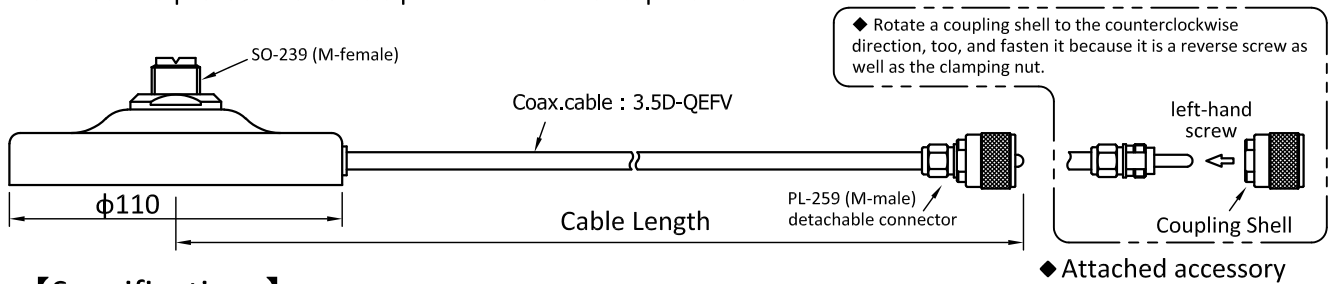

### 【Features】

- Large size, heavy duty magnet mount.
  - Specially designed direct cable output from the base mount.
  - Removable SO-239(M-female) barrel connector for easy routing through small holes, under carpet, etc...
  - Unique SO-239(M-female) connector is easily disassembled and reassembled to shorten the coax length and avoid excessive cable loss.
- Clear decal to protect the vehicle paint and weather cap included.

### 【Specifications】

- Frequency : 1.3 - 600 MHz
- Impedance : 50Ω
- Max. Power (FM) : 700W (HF Band), 300W (144MHz), 180W (430MHz)
- Cable Length : MG-4M approx. 4m , MG-5M approx. 5m  
 MG-6M approx. 6m , MG-7M approx. 7m
- Connector : SO-239 (M-Female) / Magnet base, PL-259 (M-male) / detachable connector

### 【How to use】

1. Clean the surface where the magnetic mount will be placed. A clear sticker is included to protect the vehicle paint.
2. Carefully and gently place the magnet mount in place.
- ※ This product might damage the vehicle when directly mounted on it. Use the attached clear sticker for protection.
3. Using the supplied cable sticker, fix the antenna cable.
4. Carefully feed the antenna cable into your vehicle through either the door or the trunk-lid.
5. When an antenna is not installed, place the water-proof cap on the antenna connector.